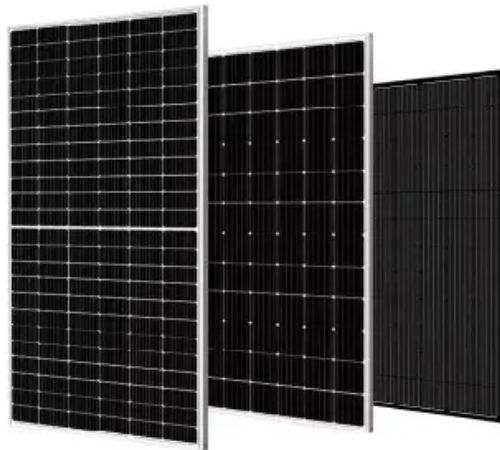

ContainerPower Energy Solutions

12v 24V inverter 2200W

12v 24V inverter 2200W

Contact Us

For catalog requests, pricing, or partnerships, please visit:
<https://www.websparafotografos.es>