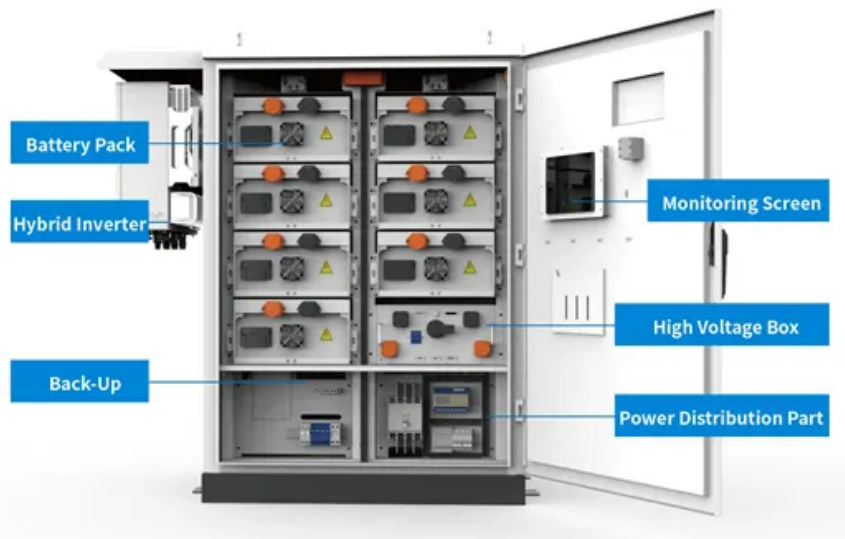

ContainerPower Energy Solutions

275W solar panel dimensions

Overview

Technical parameter Maximum Power(W) 275W Optimum Power Voltage(Vmp) 31.08V Optimum Operating Current(Imp) 8.85A Open Circuit Voltage(Voc) 38.06V Short Circuit Current(Isc) 9.74A Mechanical Characteristics Cell Type Polycrystalline 156x156mm (6 inch) No of Cell 60 (6x10pcs) Dimensions .

Technical parameter Maximum Power(W) 275W Optimum Power Voltage(Vmp) 31.08V Optimum Operating Current(Imp) 8.85A Open Circuit Voltage(Voc) 38.06V Short Circuit Current(Isc) 9.74A Mechanical Characteristics Cell Type Polycrystalline 156x156mm (6 inch) No of Cell 60 (6x10pcs) Dimensions .